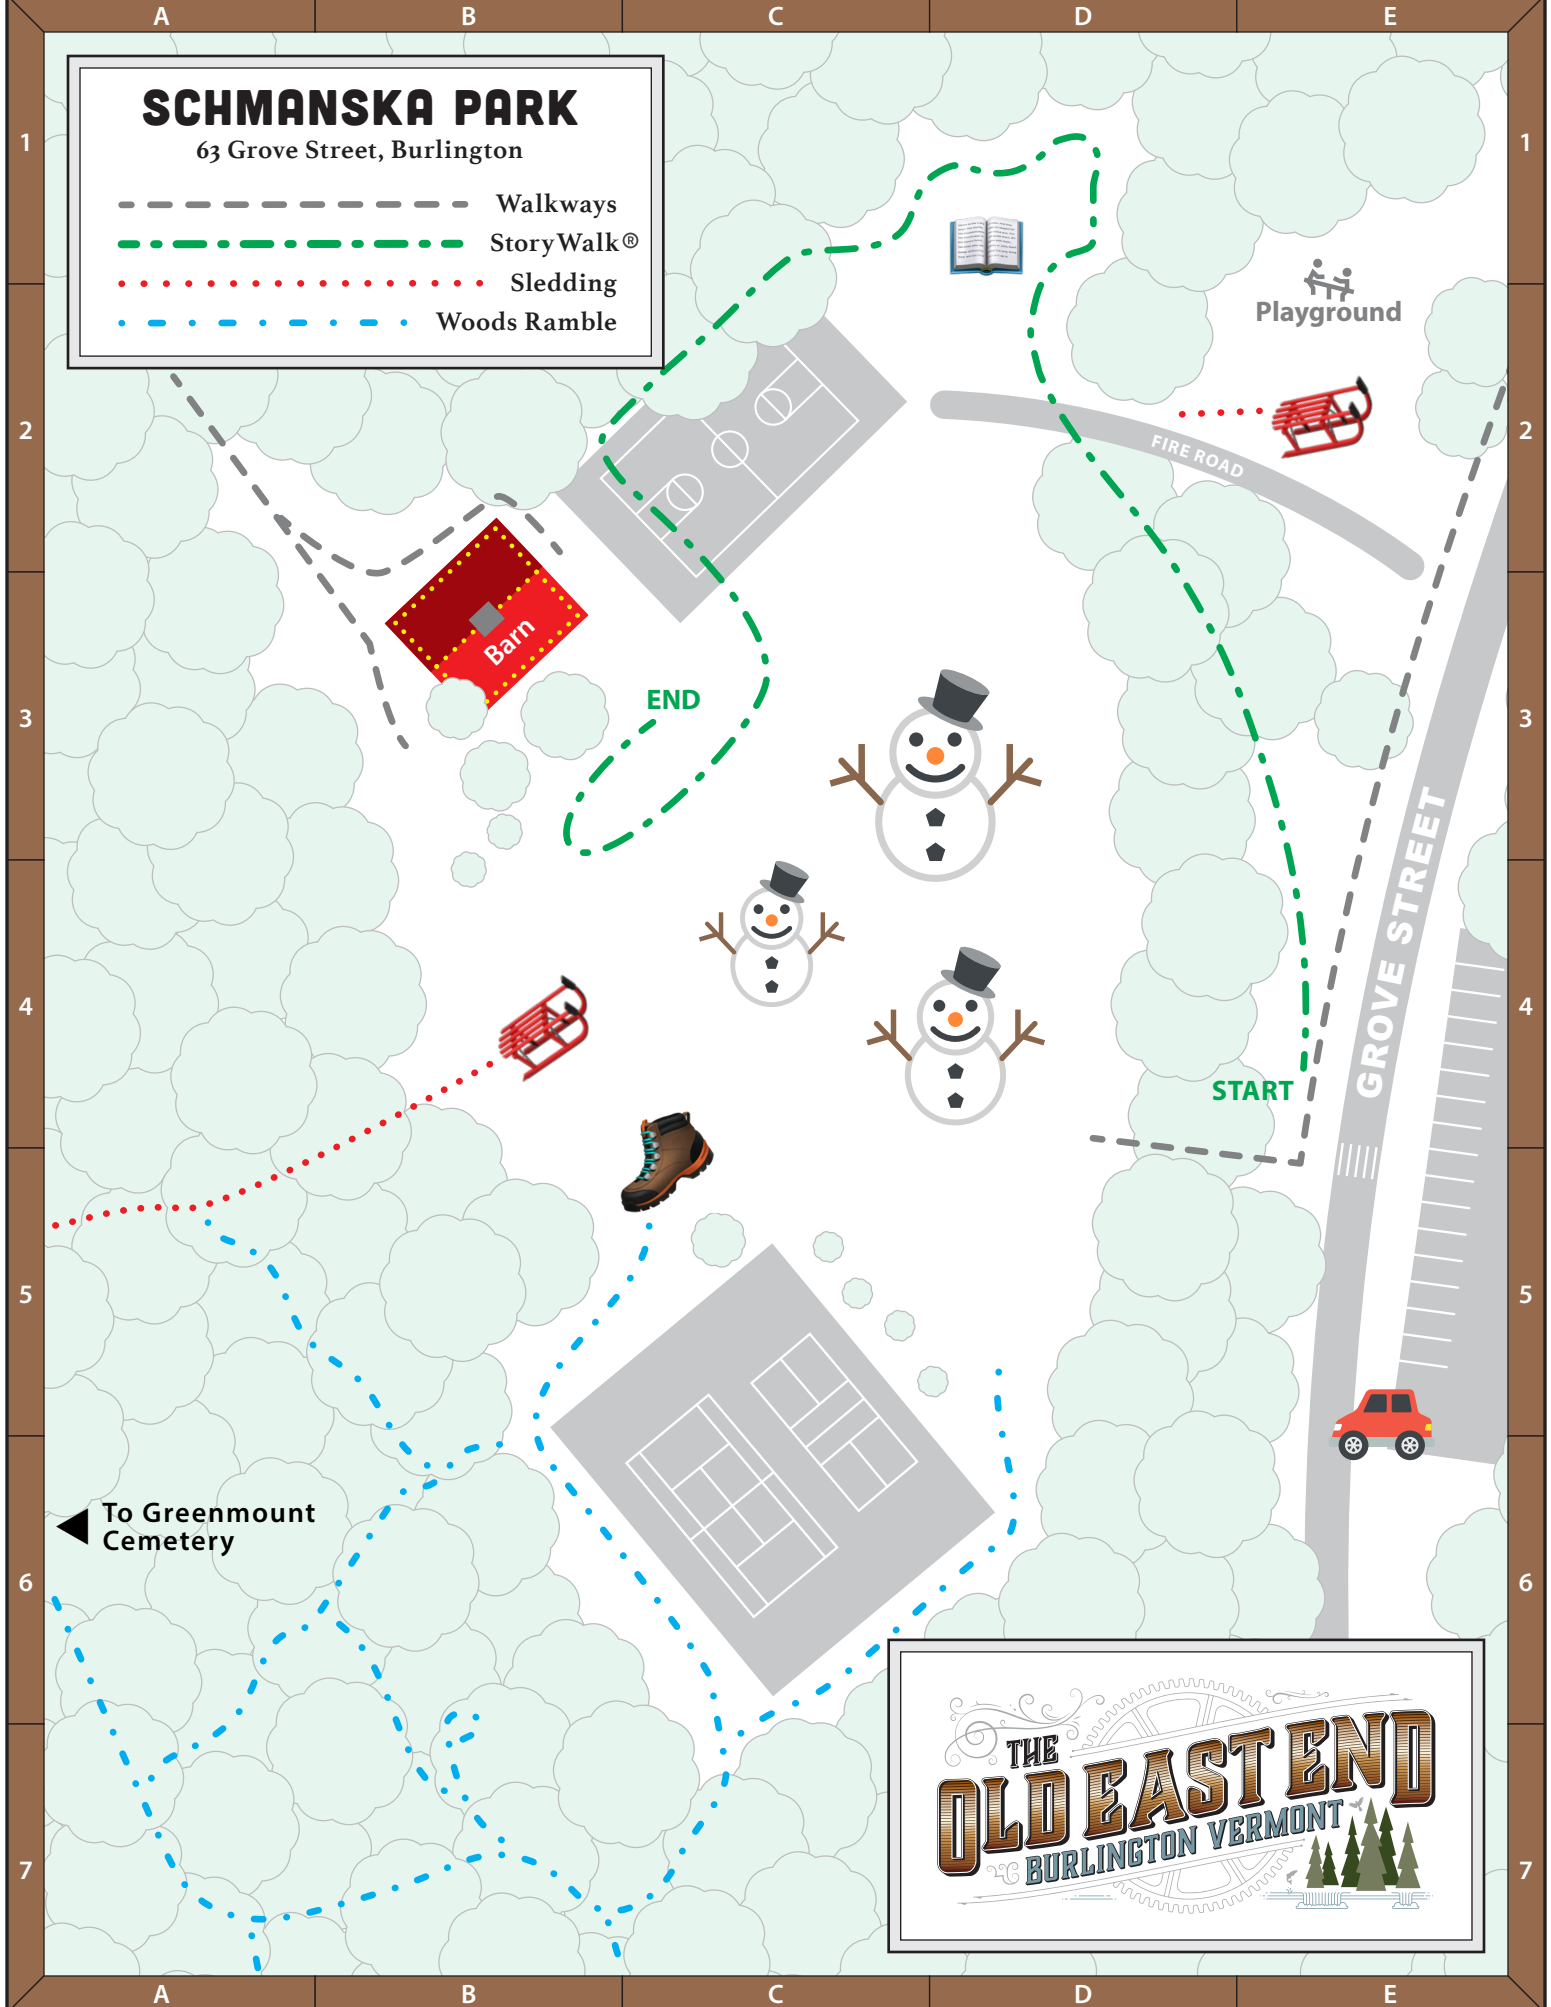

# SCHMANSKA PARK

63 Grove Street, Burlington

- Walkways
- - - StoryWalk®
- ..... Sledding
- ..... Woods Ramble

◀ To Greenmount Cemetery

THE OLD EAST END  
BURLINGTON VERMONT